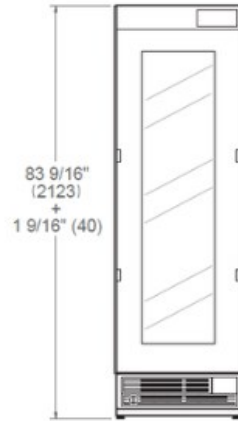

[Guarda online](#)

Specificaties

Eigenschappen

Koelkasten

Afmeting	60 cm
Koelsysteem	three temperature zones
Interface	internal digital LED touch interface
Programma opties	entertainment mode, light color selection, sabbath mode, showroom mode
Verlichting	LED lights interior illumination
Open deur alarm	ja
Afwerking deur	Panel ready or Stainless steel or Carbonio metal painting
Interior finish	stainless steel back wall
Wine racks	14 wooden wine racks
Bottle capacity	100 bottles
Geluidsniveau	39 (dB)
Certificering	CB, CE

FRONT VIEW

TOP VIEW

* Depth without door

** Maximum Overall Handle Dimension,
3/4" (19) door panel thickness