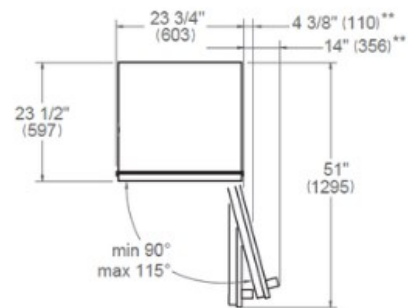

[Guarda online](#)

Specificaties

Eigenschappen

Koelkasten

Afmeting	60 cm
Koelsysteem	three temperature zones
Interface	internal digital LED touch interface
Programma opties	entertainment mode, light color selection, sabbath mode, showroom mode
Verlichting	LED lights interior illumination
Open deur alarm	ja
Afwerking deur	Panel ready or Stainless steel or Carbonio metal painting
Interior finish	stainless steel back wall
Wine racks	14 wooden wine racks
Bottle capacity	100 bottles
Geluidsniveau	39 (dB)
Certificering	CB, CE

FRONT VIEW

TOP VIEW

* Depth without door

** Maximum Overall Handle Dimension,
3/4" (19) door panel thickness