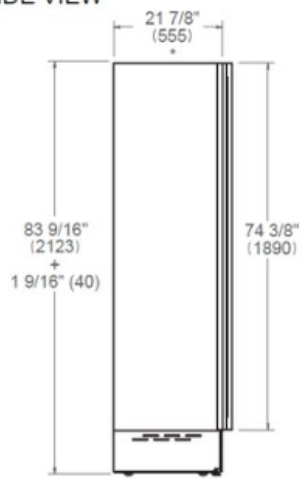

[Guarda online](#)

Specificaties

Eigenschappen

Koelkasten

Afmeting	60 cm
Koelsysteem	three temperature zones
Interface	internal digital LED touch interface
Programma opties	entertainment mode, light color selection, sabbath mode, showroom mode
Verlichting	LED lights interior illumination
Open deur alarm	ja
Afwerking deur	Panel ready or Stainless steel or Carbonio metal painting
Interior finish	stainless steel back wall
Wine racks	14 wooden wine racks
Bottle capacity	100 bottles
Geluidsniveau	39 (dB)
Certificering	CB, CE

Technische specificaties

Energie klasse	G
Aansluitwaarden	220/240 V - 50/60 Hz - 150 W - 1,5 Amp
Power connection	SCHUKO with 2,3 meters power cord
Annual energy consumption (kWh)	176 kWh/yr

Afmetingen

SIDE VIEW

FRONT VIEW

TOP VIEW

* Depth without door

** Maximum Overall Handle Dimension,
3/4" (19) door panel thickness