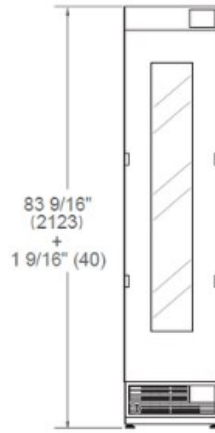

[Guarda online](#)

Specificaties

Eigenschappen

Koelkasten

Afmeting	45 cm
Koelsysteem	three temperature zones
Interface	internal digital LED touch interface
Programma opties	entertainment mode, light color selection, sabbath mode, showroom mode
Verlichting	LED lights interior illumination
Open deur alarm	ja
Afwerking deur	Panel ready or Stainless steel or Carbonio metal painting
Interior finish	stainless steel back wall
Wine racks	14 wooden wine racks
Bottle capacity	68 bottles
Geluidsniveau	39 (dB)
Certificering	CB, CE

FRONT VIEW

TOP VIEW

* Depth without door
** Maximum Overall Handle Dimension,
3/4" (19) door panel thickness