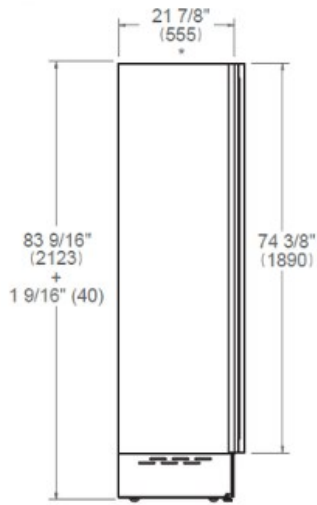

[Guarda online](#)

Specificaties

Eigenschappen

Koelkasten

Afmeting	45 cm
Koelsysteem	three temperature zones
Interface	internal digital LED touch interface
Programma opties	entertainment mode, light color selection, sabbath mode, showroom mode
Verlichting	LED lights interior illumination
Open deur alarm	ja
Afwerking deur	Panel ready or Stainless steel or Carbonio metal painting
Interior finish	stainless steel back wall
Wine racks	14 wooden wine racks
Bottle capacity	68 bottles
Geluidsniveau	39 (dB)
Certificering	CB, CE

Technische specificaties

Energie klasse	G
Aansluitwaarden	220/240 V - 50/60 Hz - 150 W - 1,5 Amp
Power connection	SCHUKO with 2,3 meters power cord
Annual energy consumption (kWh)	164 kWh/yr

Afmetingen

SIDE VIEW

FRONT VIEW

TOP VIEW

* Depth without door
** Maximum Overall Handle Dimension,
3/4" (19) door panel thickness