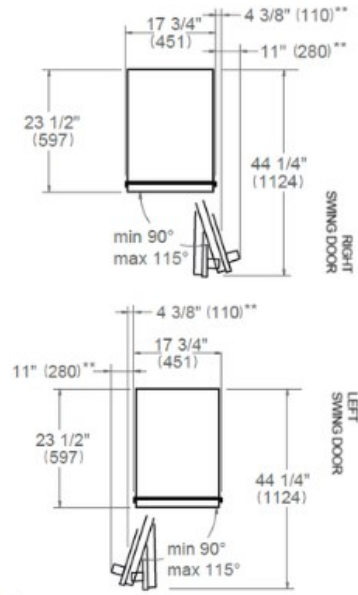

[Guarda online](#)

Specificaties

Eigenschappen

Koelkasten

Afmeting	45 cm
Koelsysteem	three temperature zones
Interface	internal digital LED touch interface
Programma opties	entertainment mode, light color selection, sabbath mode, showroom mode
Verlichting	LED lights interior illumination
Open deur alarm	ja
Afwerking deur	Panel ready or Stainless steel or Carbonio metal painting
Interior finish	stainless steel back wall
Wine racks	14 wooden wine racks
Bottle capacity	68 bottles
Geluidsniveau	39 (dB)
Certificering	CB, CE

Technische specificaties

Energie klasse	G
Aansluitwaarden	220/240 V - 50/60 Hz - 150 W - 1,5 Amp
Power connection	SCHUKO with 2,3 meters power cord
Annual energy consumption (kWh)	164 kWh/yr

Afmetingen

SIDE VIEW

FRONT VIEW

TOP VIEW

* Depth without door
** Maximum Overall Handle Dimension,
3/4" (19) door panel thickness