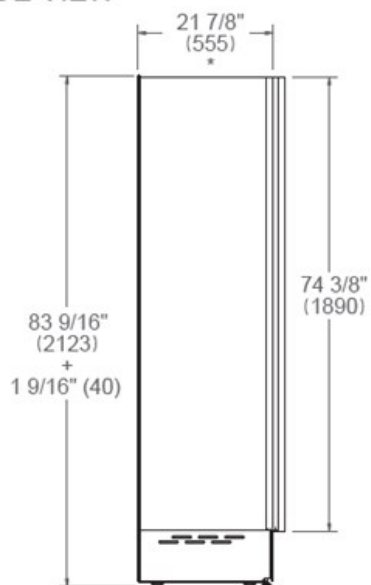

### Koelkasten

Afmeting	45 cm
Interface	internal digital LED touch interface
Programma opties	Super Freeze, Ice Maker, Water Filter Replacement Alarm, Eco Mode, Vacation Mode, Sabbath Mode, Showroom Mode
Verlichting	LED lightening
Open deur alarm	ja
Afwerking deur	Panel ready or Stainless steel or Carbonio metal painting
Deurscharnier	left (non-reversible)
Interior finish	white plastic and stainless steel
Deurvakken	3 height-adjustable bins
Capaciteit vriezer	245 L
Vrieslade	4
Automatic ice maker	ja
Ice production capacity	1,8kg/24h
Water filter	internal
Water supply pressure	25-80 PSI (1.7-5.5 BAR)
Geluidsniveau	39 (dB)
Certificering	CB, CE

# Afmetingen

---

SIDE VIEW

FRONT VIEW