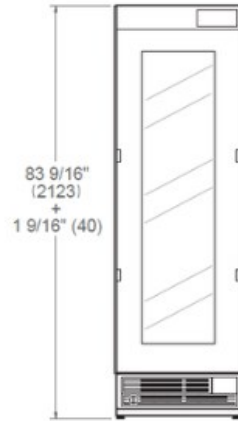

[Guarda online](#)

Specificaties

Eigenschappen

Koelkasten

Afmeting	60 cm
Koelsysteem	three temperature zones
Interface	internal digital LED touch interface
Programma opties	entertainment mode, light color selection, sabbath mode, showroom mode
Verlichting	LED lights interior illumination
Open deur alarm	ja
Afwerking deur	Panel ready or Stainless steel
Interior finish	stainless steel back wall
Wine racks	14 wooden wine racks
Bottle capacity	100 bottles
Geluidsniveau	39 (dB)
Certificering	CB, CE

FRONT VIEW

TOP VIEW

* Depth without door

** Maximum Overall Handle Dimension,
3/4" (19) door panel thickness