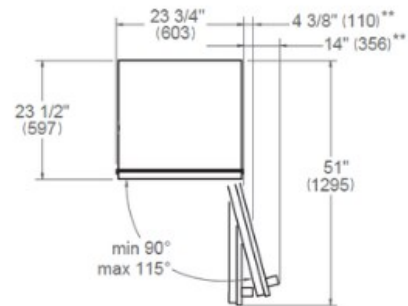

[Guarda online](#)

Specificaties

Eigenschappen

Koelkasten

Afmeting	60 cm
Koelsysteem	three temperature zones
Interface	internal digital LED touch interface
Programma opties	entertainment mode, light color selection, sabbath mode, showroom mode
Verlichting	LED lights interior illumination
Open deur alarm	ja
Afwerking deur	Panel ready or Stainless steel
Interior finish	stainless steel back wall
Wine racks	14 wooden wine racks
Bottle capacity	100 bottles
Geluidsniveau	39 (dB)
Certificering	CB, CE

FRONT VIEW

TOP VIEW

* Depth without door

** Maximum Overall Handle Dimension,
3/4" (19) door panel thickness