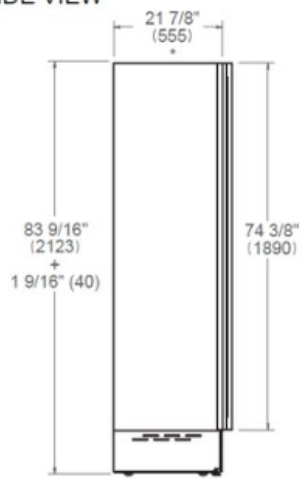

[Guarda online](#)

Specificaties

Eigenschappen

Koelkasten

Afmeting	60 cm
Koelsysteem	three temperature zones
Interface	internal digital LED touch interface
Programma opties	entertainment mode, light color selection, sabbath mode, showroom mode
Verlichting	LED lights interior illumination
Open deur alarm	ja
Afwerking deur	Panel ready or Stainless steel
Interior finish	stainless steel back wall
Wine racks	14 wooden wine racks
Bottle capacity	100 bottles
Geluidsniveau	39 (dB)
Certificering	CB, CE

Technische specificaties

Energie klasse	G
Aansluitwaarden	220/240 V - 50/60 Hz - 150 W - 1,5 Amp
Power connection	SCHUKO with 2,3 meters power cord
Annual energy consumption (kWh)	176 kWh/yr

Afmetingen

SIDE VIEW

FRONT VIEW

TOP VIEW

* Depth without door

** Maximum Overall Handle Dimension,
3/4" (19) door panel thickness