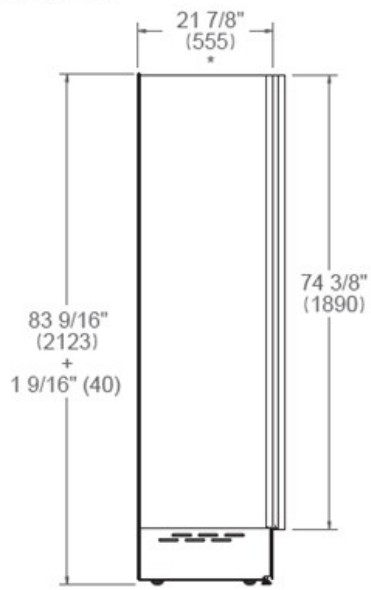

With a generous 245L capacity, the internal configuration is thoughtfully designed for maximum flexibility. The refrigerator features 4 crispers, along with 3 height-adjustable shelves and 1 fixed shelf. This versatile layout ensures efficient use of space to accommodate various storage needs.

Specificaties

Eigenschappen

Koelkasten

Afmeting	45 cm
Interface	internal digital LED touch interface
Programma opties	Super Freeze, Ice Maker, Water Filter Replacement Alarm, Eco Mode, Vacation Mode, Sabbath Mode, Showroom Mode
Verlichting	LED lightening
Open deur alarm	ja
Afwerking deur	Geïntegreerd
Interior finish	white plastic and stainless steel
Deurvakken	3 height-adjustable bins
Capaciteit vriezer	245 L
Vrieslade	4
Automatic ice maker	ja
Ice production capacity	1,8kg/24h
Water filter	internal
Water supply pressure	25-80 PSI (1.7-5.5 BAR)
Geluidsniveau	39 (dB)
Certificering	CB, CE

Technische specificaties

Aansluitwaarden	220/240 V - 50/60 Hz - 160 W - 1,5 Amp
Annual energy consumption (kWh)	248.0 kWh/anno

Afmetingen

SIDE VIEW

FRONT VIEW