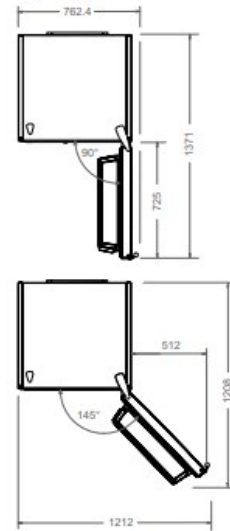

E energieklassen.

[Guarda online](#)

Specificaties

Eigenschappen

Koelkasten

Afmeting	70 cm
Koelsysteem	Total no frost
Interface	internal digital LED touch interface
Programma opties	Super freeze, Eco mode
Verlichting	LED lighting
Open deur alarm	ja
Afwerking deur	Roestvrijstaal
Cabinet finishing	white
Capaciteit koelkast	344 L
Draagplateaus	3 variabel + 1 vast
Lade koelkast	1 with adjustable humidity + 1 FrescoZero with separate temperature and humidity control
Deurvakken	3 height-adjustable bins + 1 gallon-sized bin
Capaciteit vriezer	137 L
Vrieslade	3
Geluidsniveau	41 dbA

Technische specificaties

Energie klasse	E
Aansluitwaarden	220-240V, 50 Hz
Nominaal vermogen	206 W
Annual energy consumption (kWh)	287

Afmetingen

PRODUCT DIMENSIONS

SIDE VIEW

FRONT VIEW

TOP VIEW

CUTOUT DIMENSIONS

SIDE VIEW

* dimension with a minimum clearance of 150 mm on top

FRONT VIEW

** dimension with a minimum clearance of 50 mm on both sides

TOP VIEW

*** dimension with a minimum clearance of 15 mm on back