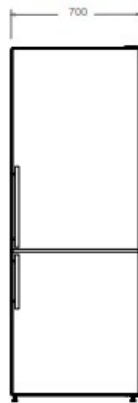

E energieklassen.

[Guarda online](#)

Specificaties

Eigenschappen

Koelkasten

Afmeting	70 cm
Koelsysteem	Total no frost
Interface	internal digital LED touch interface
Programma opties	Super freeze, Eco mode
Verlichting	LED lighting
Open deur alarm	ja
Afwerking deur	Roestvrijstaal
Cabinet finishing	white
Capaciteit koelkast	344 L
Draagplateaus	3 variabel + 1 vast
Lade koelkast	1 with adjustable humidity + 1 FrescoZero with separate temperature and humidity control
Deurvakken	3 height-adjustable bins + 1 gallon-sized bin
Capaciteit vriezer	137 L
Vrieslade	3
Geluidsniveau	41 dbA

Technische specificaties

Energie klasse	E
Aansluitwaarden	220-240V, 50 Hz
Nominaal vermogen	206 W
Annual energy consumption (kWh)	287

Afmetingen

PRODUCT DIMENSIONS

SIDE VIEW

FRONT VIEW

TOP VIEW

CUTOUT DIMENSIONS

SIDE VIEW

* dimension with a minimum clearance of 150 mm on top

FRONT VIEW

** dimension with a minimum clearance of 50 mm on both sides

TOP VIEW

*** dimension with a minimum clearance of 15 mm on back