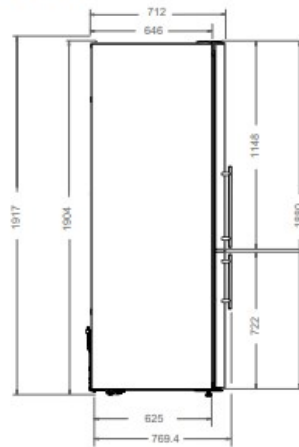

Afmetingen

PRODUCT DIMENSIONS

SIDE VIEW