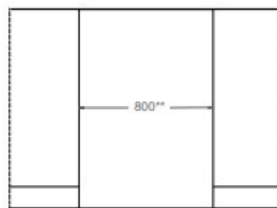

E energieklassen.

[Guarda online](#)

Specificaties

Eigenschappen

Koelkasten

Afmeting	70 cm
Koelsysteem	Total no frost
Interface	internal digital LED touch interface
Programma opties	Super freeze, Eco mode
Verlichting	LED lighting
Open deur alarm	ja
Afwerking deur	Roestvrijstaal
Cabinet finishing	white
Capaciteit koelkast	344 L
Draagplateaus	3 variabel + 1 vast
Lade koelkast	1 with adjustable humidity + 1 FrescoZero with separate temperature and humidity control
Deurvakken	3 height-adjustable bins + 1 gallon-sized bin
Capaciteit vriezer	137 L
Vrieslade	3
Geluidsniveau	41 dbA

SIDE VIEW

* dimension with a minimum clearance of 150 mm on top

FRONT VIEW

** dimension with a minimum clearance of 50 mm on both sides

TOP VIEW

*** dimension with a minimum clearance of 15 mm on back