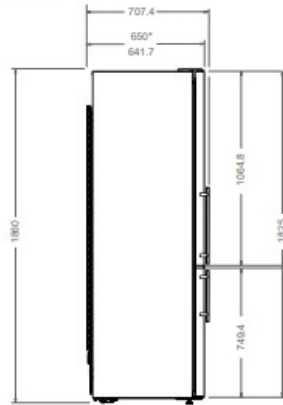

Afmetingen

PRODUCT DIMENSIONS

SIDE VIEW