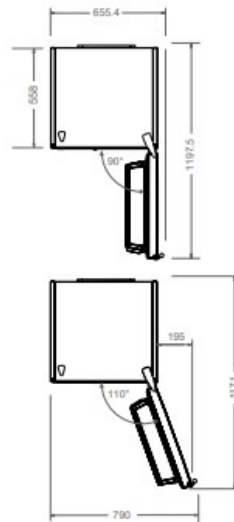

TOP VIEW

* with condenser

CUTOUT DIMENSIONS

* dimension with a minimum clearance of 150 mm on top