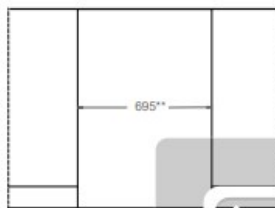

E energieklassen.

[Guarda online](#)

Specificaties

Eigenschappen

Koelkasten

Afmeting	60 cm
Koelsysteem	Total no frost
Interface	internal digital LED touch interface
Programma opties	Super freeze, Eco mode
Verlichting	LED lighting
Open deur alarm	ja
Afwerking deur	Roestvrijstaal
Cabinet finishing	white
Capaciteit koelkast	230 L
Draagplateaus	3 variabel + 1 vast
Lade koelkast	1 with adjustable humidity + 1 FrescoZero with separate temperature and humidity control
Deurvakken	3 bins
Capaciteit vriezer	100 L
Vrieslade	3
Geluidsniveau	41 dbA

CUTOUT DIMENSIONS

SIDE VIEW

* dimension with a minimum clearance of 150 mm on top

FRONT VIEW

** dimension with a minimum clearance of 50 mm on both sides

TOP VIEW

*** dimension with a minimum clearance of 15 mm on back