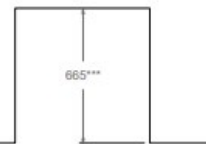

CUTOUT DIMENSIONS

SIDE VIEW

* dimension with a minimum clearance of 150 mm on top

FRONT VIEW

** dimension with a minimum clearance of 50 mm on both sides

TOP VIEW

*** dimension with a minimum clearance of 15 mm on back