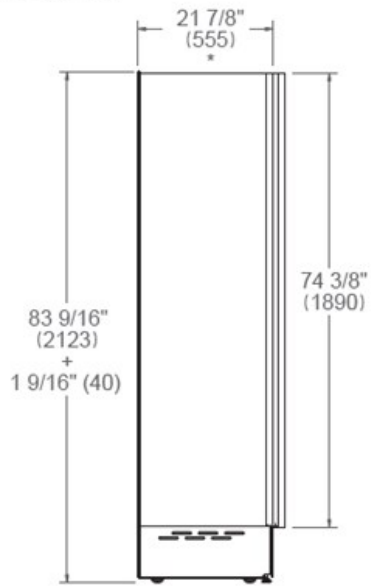

With a generous 245L capacity, the internal configuration is thoughtfully designed for maximum flexibility. The refrigerator features 4 crispers, along with 3 height-adjustable shelves and 1 fixed shelf. This versatile layout ensures efficient use of space to accommodate various storage needs.

Specificaties

Eigenschappen

Koelkasten

Afmeting	45 cm
Interface	internal digital LED touch interface
Programma opties	Super Freeze, Ice Maker, Water Filter Replacement Alarm, Eco Mode, Vacation Mode, Sabbath Mode, Showroom Mode
Verlichting	LED lightening
Open deur alarm	ja
Afwerking deur	Geïntegreerd
Interior finish	white plastic and stainless steel
Deurvakken	3 height-adjustable bins
Capaciteit vriezer	245 L
Vrieslade	4
Automatic ice maker	ja
Ice production capacity	1,8kg/24h
Water filter	internal
Water supply pressure	25-80 PSI (1.7-5.5 BAR)
Geluidsniveau	39 (dB)
Certificering	CB, CE

Technische specificaties

Aansluitwaarden	220/240 V - 50/60 Hz - 160 W - 1,5 Amp
Annual energy consumption (kWh)	248.0 kWh/anno

Afmetingen

SIDE VIEW

FRONT VIEW